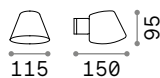

# Gas

Powder coated die-cast aluminum  
body. Tempered and sandblasted  
clear glass diffuser. Available  
finishes: anthracite, white, coffee or  
black.

115

150

150

■ IP43

0,320 Kg / 0,0020 m<sup>3</sup>

GU10 max 1x 28W