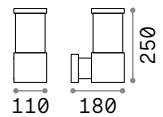

Tronco

Varnished die-cast aluminum body with different finishes: anthracite, white, grey or black. Pyrex glass diffuser with aluminum elements inside.

■ IP44

1,110 Kg / 0,0070 m³
E27 max 1x60W

€ 58

118659 White
026978 Grey
027005 Anthracit.
004716 Black