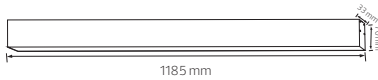

## INNOVA5-40

019 034 0040

50 mm width

BLACK

WHITE

- 170-265V / 50-60Hz
- Average Life: 70.000 Hrs
- 3200 lm
- 4000K
- Surface mounting also available

LED LINEAR SUSPENSION LIGHT

**HOROZ ELECTRIC**