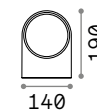

# Iko

Powder coated die-cast aluminum body. Tempered and frosted clear glass up-and-down double diffuser. Available finishes: anthracite, white or grey.

018515

092218

018522

IP54

0,600 Kg / 0,0040 m<sup>3</sup>  
E27 max 1x60W