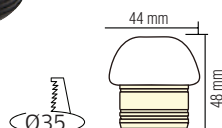

LISA

016 031 0003