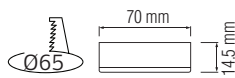

WHITE

- 220-220V / 50-60Hz
- 210 lm
- 4200K
- Average Life: 20.000 Hrs
- Recessed+Surface Mounting Available

ANGELA

016 002 0002

MAT CHROME

- 220-240V / 50-60Hz
- 100 lm
- 4200K
- Average Life: 30.000 Hrs

LISA