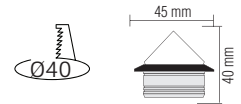

MAT CHROME

- 220-240V / 50-60Hz
- 4200K
- 70 lm
- Average Life: 30.000 Hrs