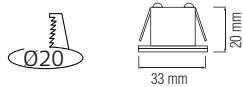

MONICA

016 003 0001

CHROME

MAT CHROME

- 220-240V / 50-60Hz
- 4200K
- 80 lm
- Average Life: 30.000 Hrs