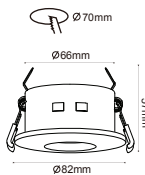

■ Lamp holder not included

WHITE

SARDUNYA-R

015-017-0050

SARDUNYA-S

015-018-0050