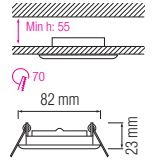

CHROME

MAT CHROME

BLACK

WHITE

GOLDEN