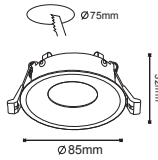

KARANFİL-S

015-023-0050