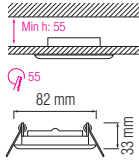

CHROME

MAT CHROME

BLACK

WHITE

GOLDEN