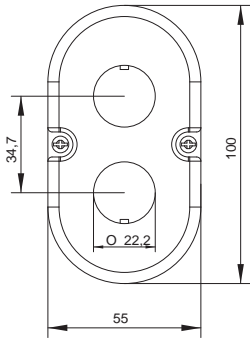

### Empty enclosures

Type	Description	Code number	Weight [kg]	Packaging [pcs]
ESE1	Single station enclosure	004771545	0,054	1/50
ESE2	Two station enclosure	004771546	0,093	1/40
ESE3	Three station enclosure	004771547	0,11	1/30
ESE1Y	Single station enclosure, yellow cover/ black base	004771548	0,054	1/50

For empty enclosures can be mounted only integral push buttons and LED indicators

ETISIG

Single station enclosure

Two station enclosure

Three station enclosure

Two station push-button with integral push buttons