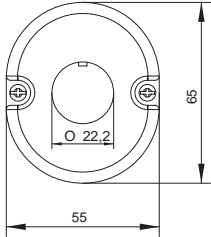

### Empty enclosures

Type	Description	Code number	Weight [kg]	Packaging [pcs]
ESE1	Single station enclosure	004771545	0,054	1/50
ESE2	Two station enclosure	004771546	0,093	1/40
ESE3	Three station enclosure	004771547	0,11	1/30
ESE1Y	Single station enclosure, yellow cover/ black base	004771548	0,054	1/50

For empty enclosures can be mounted only integral push buttons and LED indicators

ETISIG

Single station enclosure

Two station enclosure

Three station enclosure

Two station push-button with integral push buttons