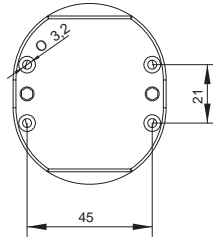

### Empty enclosures

Type	Description	Code number	Weight [kg]	Packaging [pcs]
ESE1	Single station enclosure	004771545	0,054	1/50
ESE2	Two station enclosure	004771546	0,093	1/40
ESE3	Three station enclosure	004771547	0,11	1/30
ESE1Y	Single station enclosure, yellow cover/ black base	004771548	0,054	1/50

For empty enclosures can be mounted only integral push buttons and LED indicators

ETISIG

Single station enclosure

Two station enclosure

Three station enclosure

Two station push-button with integral push buttons