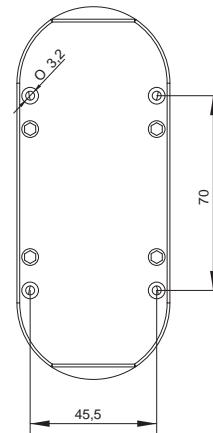

### Empty enclosures

Type	Description	Code number	Weight [kg]	Packaging [pcs]
ESE1	Single station enclosure	004771545	0,054	1/50
ESE2	Two station enclosure	004771546	0,093	1/40
ESE3	Three station enclosure	004771547	0,11	1/30
ESE1Y	Single station enclosure, yellow cover/ black base	004771548	0,054	1/50

For empty enclosures can be mounted only integral push buttons and LED indicators

ETISIG

Single station enclosure

Two station enclosure

Three station enclosure

Two station push-button with integral push buttons