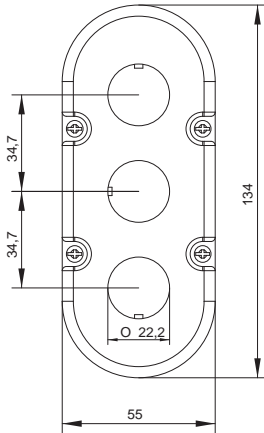

### Empty enclosures

Type	Description	Code number	Weight [kg]	Packaging [pcs]
ESE1	Single station enclosure	004771545	0,054	1/50
ESE2	Two station enclosure	004771546	0,093	1/40
ESE3	Three station enclosure	004771547	0,11	1/30
ESE1Y	Single station enclosure, yellow cover/ black base	004771548	0,054	1/50

For empty enclosures can be mounted only integral push buttons and LED indicators

ETISIG

Single station enclosure

Two station enclosure

Three station enclosure

Two station push-button with integral push buttons