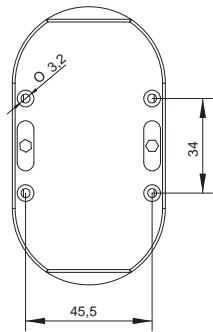

### Empty enclosures

Type	Description	Code number	Weight [kg]	Packaging [pcs]
ESE1	Single station enclosure	004771545	0,054	1/50
ESE2	Two station enclosure	004771546	0,093	1/40
ESE3	Three station enclosure	004771547	0,11	1/30
ESE1Y	Single station enclosure, yellow cover/ black base	004771548	0,054	1/50

For empty enclosures can be mounted only integral push buttons and LED indicators

ETISIG

Single station enclosure

Two station enclosure

Three station enclosure

Two station push-button with integral push buttons