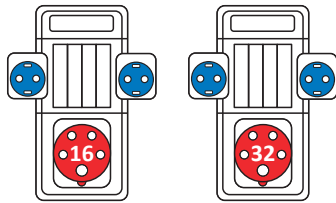

Distribution boxes EDS

Technical data

Degree of protection	IP 44, IP 54
Nominal current	16 A, 32 A / 5P
Nominal voltage	250 V
Products do not contain substances banned under Rohs directive	

EDS 4 mini

EDS4m 2-2/1-5 16

EDS4m 2-2/1-5 32